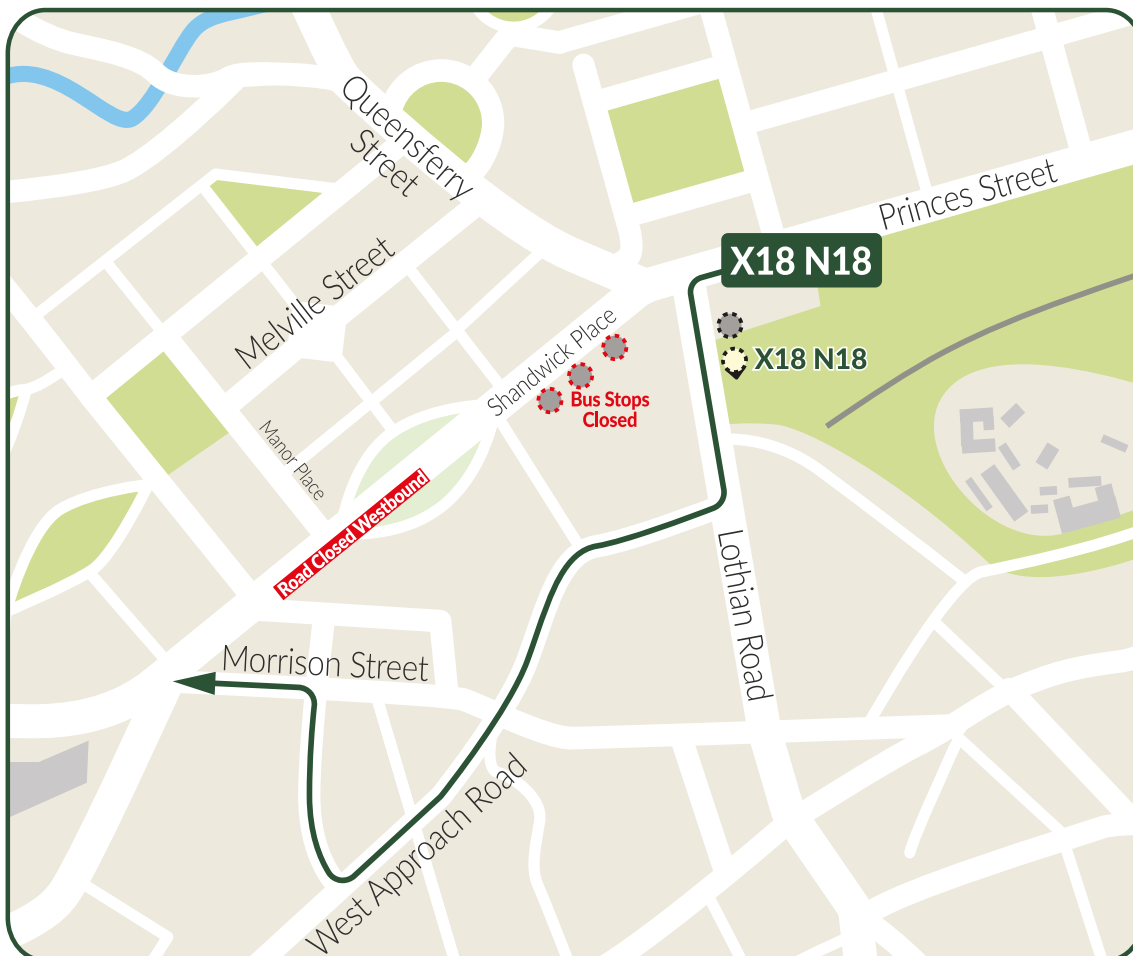

Diversion Notice

Lothiancountry

Operations
William Hamilton
Lothian Country
55 Annandale Street
Edinburgh
EH7 4AZ

If you are unsure of any aspect of this diversion, stop immediately and contact control

Location of Road Closure:	Shandwick Place/Atholl Place Westbound
Effect of Road Closure:	One Way Diversion
Start Time:	2330 hrs on Sunday 25th June 2023
Times Affected:	2330 hrs to 0530 hrs each night
Expected Duration:	4 Nights
Services Affected:	X18 N18

To allow tram track repairs to take place, **Shandwick Place/Atholl Place** will be closed **westbound only** from **2330 hrs on Sunday 25th June** between **2330 hrs and 0530 hrs each night** for **4 nights**.

Diversion:

Services X18 N18 (Westbound) - From **Princes Street**, buses will be diverted via **Lothian Road, West Approach Road, Morrison Link** and **Morrison Street** to **Haymarket**.

Use "Route Diverted" screens for the duration of this diversion.