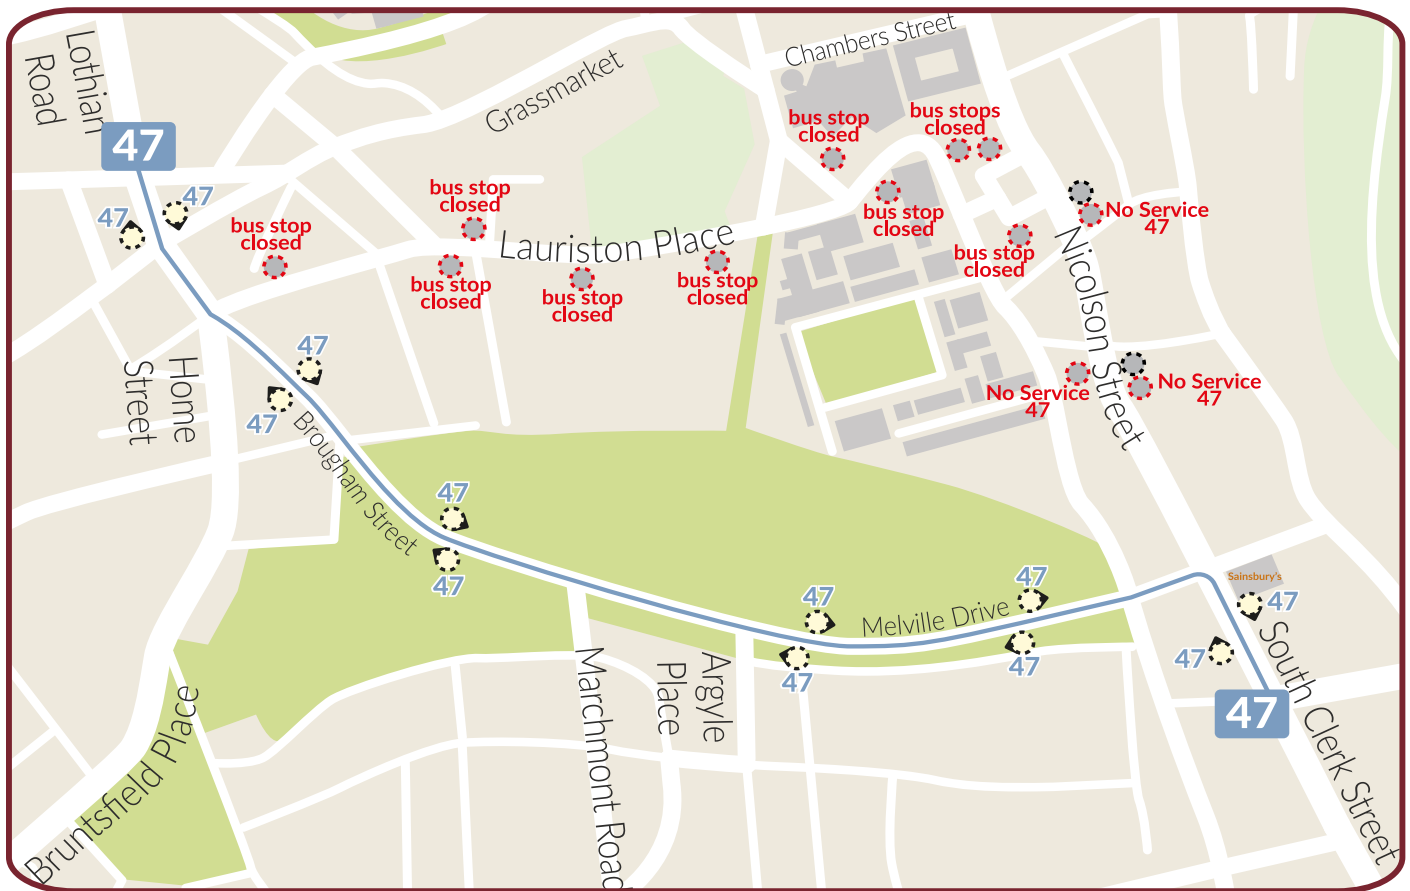

Diversion Notice

Lothian

Operations
William Hamilton
Interim Operations Director
Lothian Buses
55 Annandale Street
Edinburgh
EH7 4AZ

If you are unsure of any aspect of this diversion, stop immediately and contact control

Location of Road Closure:	City Centre (Various)
Effect of Closure:	Diversion
Start Time:	Approx. 1230 hrs on Saturday 24th June 2023
End Time:	Approx. 1500 hrs on Saturday 24th June 2023
Service Affected:	47

To allow an event to take place, various streets in the **City Centre** will be closed from **1230 hrs until approximately 1500 hrs** on **Saturday 24th June**.

Diversion:

Service 47 (Both Directions) – between **Earl Grey Street** and **South Clerk Street**, buses will be diverted via **Brougham Street**, **Melville Drive** and **Hope Park Terrace** in both directions.

 Use "Route Diverted" screens for the duration of this diversion.