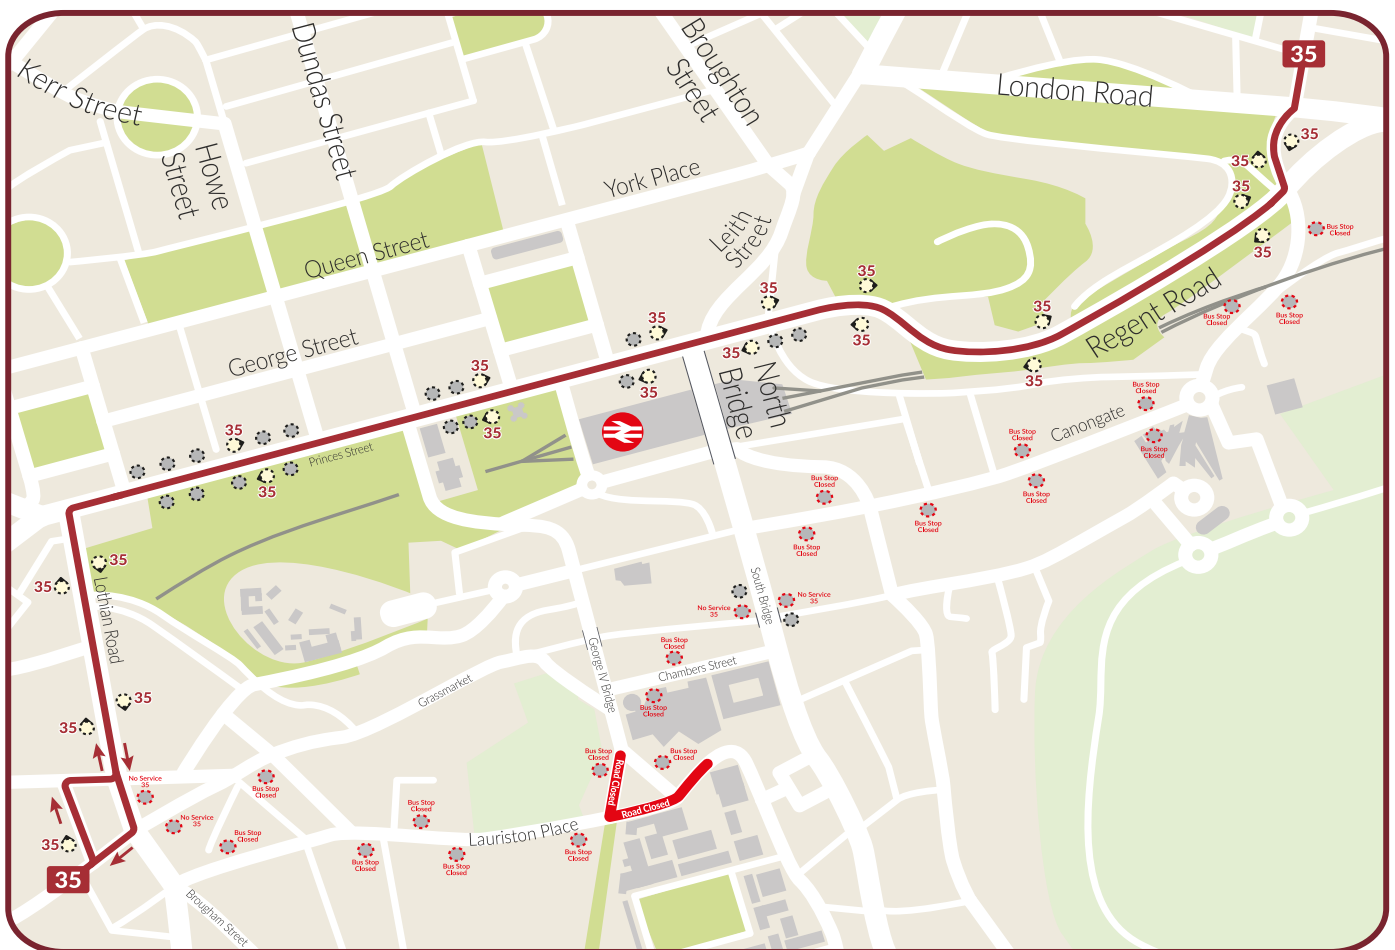

Diversion Notice

Lothian

Operations
William Hamilton
Interim Operations Director
Lothian Buses
55 Annandale Street
Edinburgh
EH7 4AZ

If you are unsure of any aspect of this diversion, stop immediately and contact control

Location of Road Closure:	City Centre (Various)
Effect of Road Closure:	Diversion
Start Time:	Approx. 1230 hrs on Saturday 24th June 2023
End Time:	Approx. 1500 hrs on Saturday 24th June 2023
Service Affected:	35

To allow an event to take place, various streets in the **City Centre** will be closed from **1230 hrs until approximately 1500 hrs** on **Saturday 24th June**.

Diversion:

Service 35 (Both Directions) – between **Fountainbridge** and **Easter Road**, buses will be diverted via **Lothian Road, Princes Street, Leith Street** and **London Road** in both directions.

 Use "Route Diverted" screens for the duration of this diversion.