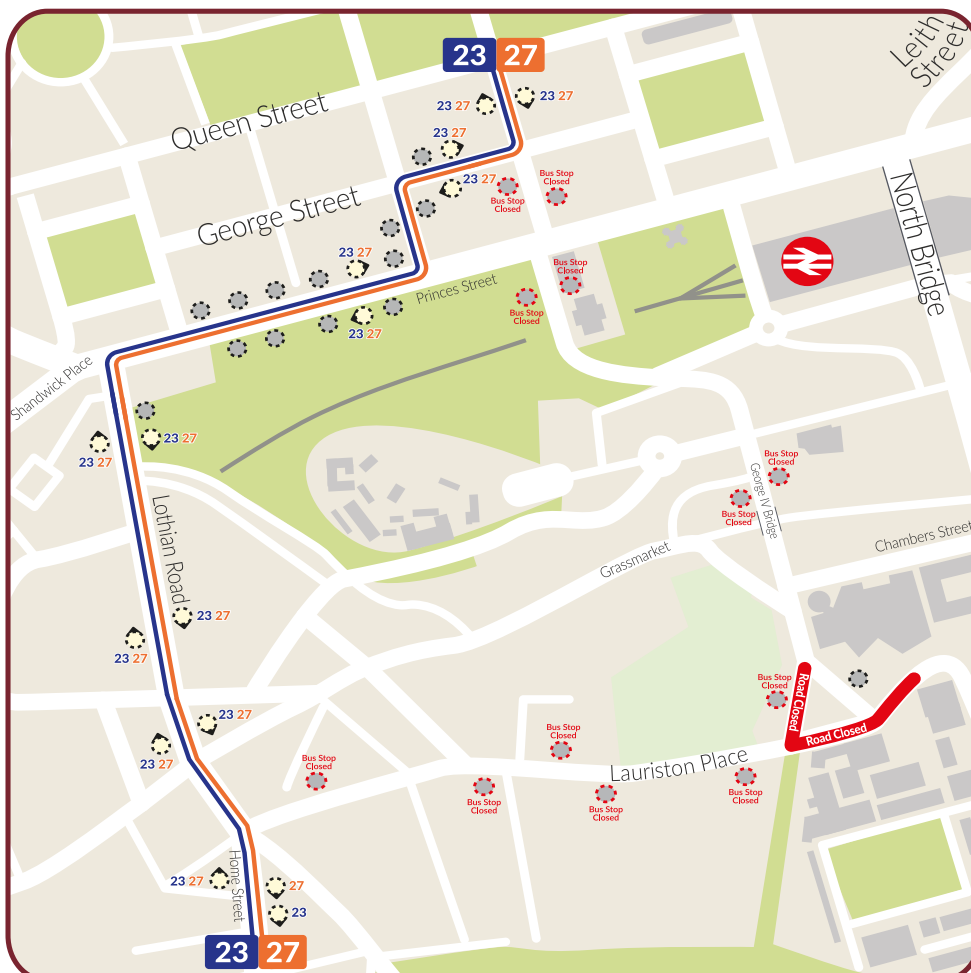

Location of Road Closure:	<b>City Centre (Various)</b>
Effect of Road Closure:	Diversions
Start Time:	<b>Approx. 1230 hrs on Saturday 24th June 2023</b>
End Time:	<b>Approx. 1500 hrs on Saturday 24th June 2023</b>
Services Affected:	<b>23 27</b>

## Diversions:

**Service 23 (Both Directions)** – between **North Hanover Street** and **Home Street**, buses will be diverted via **George Street, Frederick Street, Princes Street, Lothian Road** and **Earl Grey Street**.

**Service 27 (Both Directions)** – between **North Hanover Street** and **Home Street**, buses will be diverted via **George Street, Frederick Street, Princes Street, Lothian Road** and **Earl Grey Street**.

Use "Route Diverted" screens for the duration of this diversion.