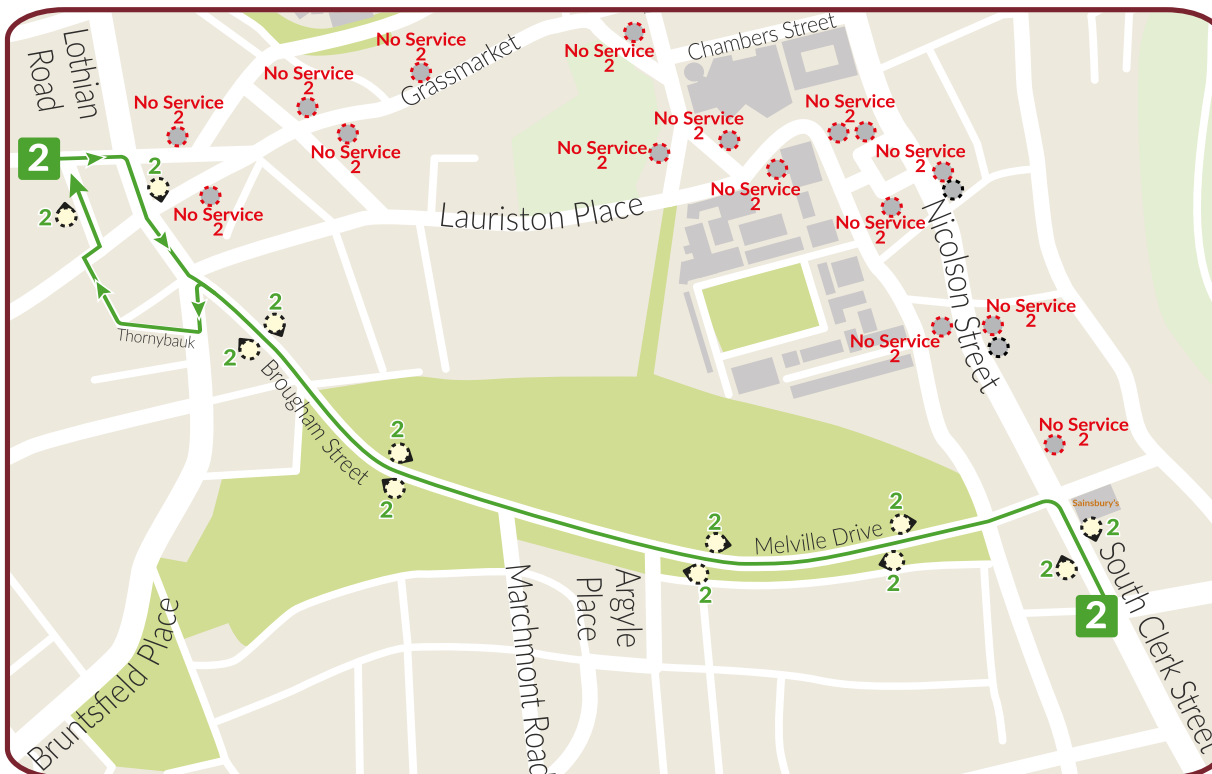

Location of Road Closure:	<b>City Centre (Various)</b>
Effect of Closure:	Diversion
Start Time:	<b>Approx. 1230 hrs on Saturday 24th June 2023</b>
End Time:	<b>Approx. 1500 hrs on Saturday 24th June 2023</b>
Service Affected:	<b>2</b>

### Diversion:

**Service 2 (Eastbound)** – between **Morrison Street** and **South Clerk Street**, buses will be diverted via **Lothian Road, Earl Grey Street, Brougham Street, Melville Drive** and **Hope Park Terrace**.

**Service 2 (Westbound)** – between **South Clerk Street** and **Morrison Street**, buses will be diverted via **Hope Park Terrace, Melville Drive, Brougham Street, Home Street, Thornybauk, Ponton Street** and **Semple Street**.

**Use "Route Diverted" screens for the duration of this diversion.**