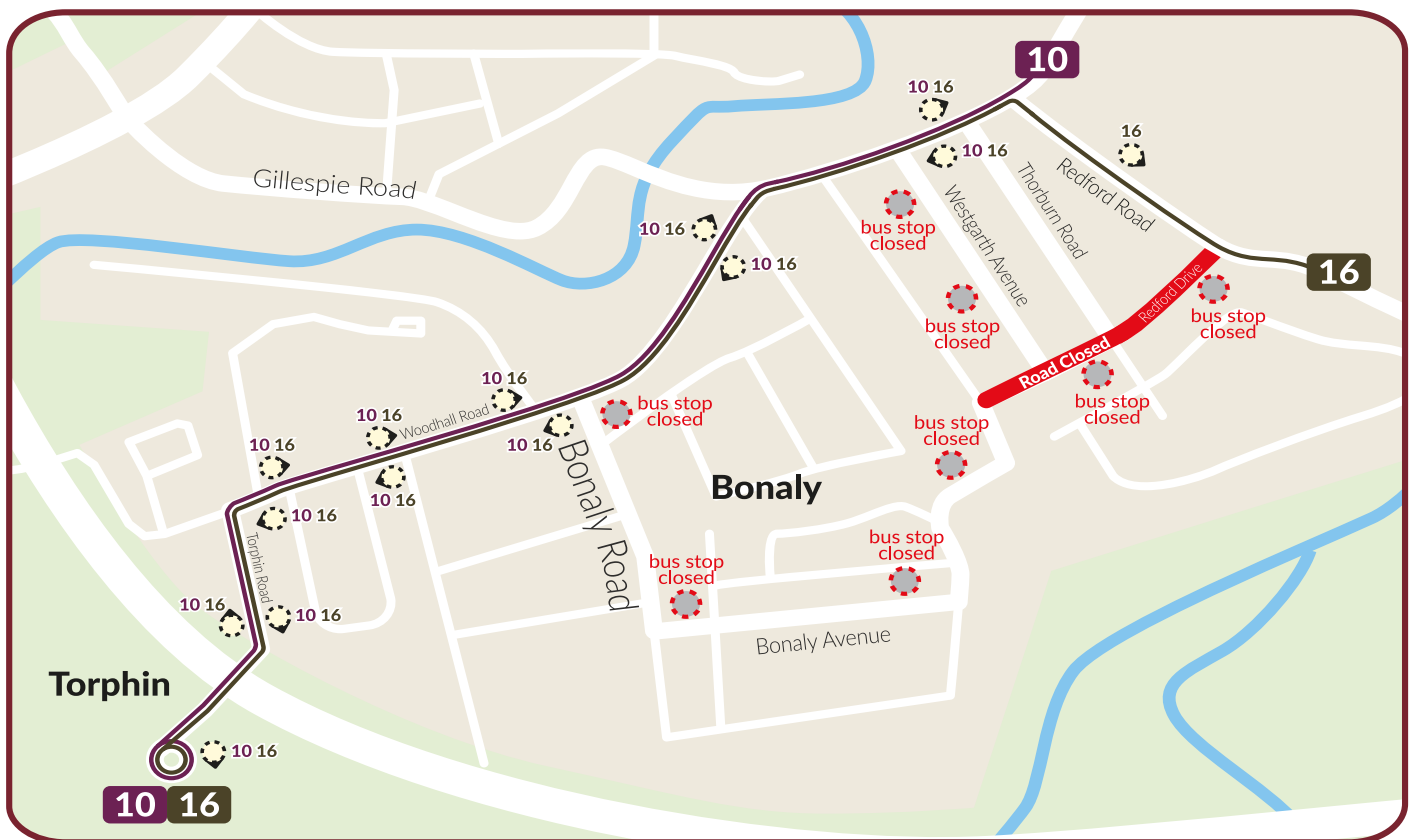

Location of Road Closure:	<b>Redford Drive</b>
Effect of Closure:	Diversions
Start Time:	<b>Approx. 0930 hrs on Thursday 22nd June 2023</b>
End Time:	<b>Approx. 1530 hrs on Thursday 22nd June 2023</b>
Services Affected:	<b>10 16</b>

To allow resurfacing works to take place, **Redford Drive** will be closed between approximately **0930 hrs and 1530 hrs** on **Thursday 22nd June**.

## Diversions:

**Service 10** - From **Colinton Road**, buses will operate via **Woodhall Road** and **Torphin Road** in both directions. **Buses will terminate at Torphin for the duration of the works.**

**\*\*Please screen your bus "10 ROUTE DIVERTED Torphin" to reflect this.\*\***

**Service 16** - Between **Redford Road** and **Woodhall Road**, buses will omit Westgarth Avenue and operate via **Redford Road** and **Colinton Road** in both directions.