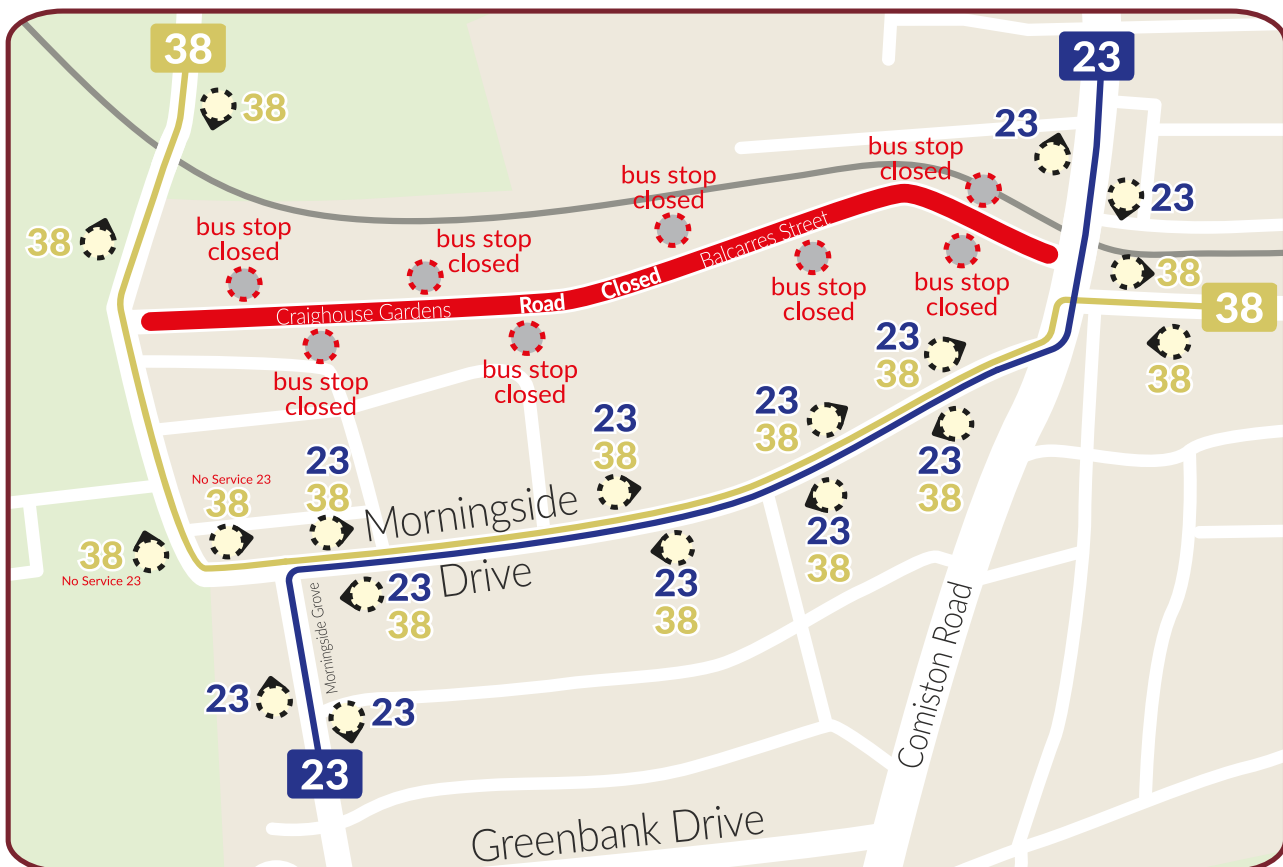

Diversion Notice

Lothian

Operations

William Hamilton
Interim Operations Director
Lothian Buses
55 Annandale Street
Edinburgh
EH7 4AZ

If you are unsure of any aspect of this diversion, stop immediately and contact control

Location of Road Closure:	Craighouse Gardens & Balcarres Street
Effect of Road Closure:	Diversions
Start Date:	0930 hrs on Tuesday 20th June 2023
Expected Duration:	0930 hrs until 1530 hrs each day for 2 days
Services Affected:	23 38

Diversions:

Service 23 – Between **Morningside Grove** and **Morningside Road**, buses will be diverted via **Morningside Drive** and **Comiston Road** in both directions.

Service 38 – Between **Myreside Road** and **Cluny Gardens**, buses will be diverted via **Craighouse Road**, **Morningside Drive** and **Comiston Road** in both directions.

 Use "Route Diverted" screens for the duration of this diversion.