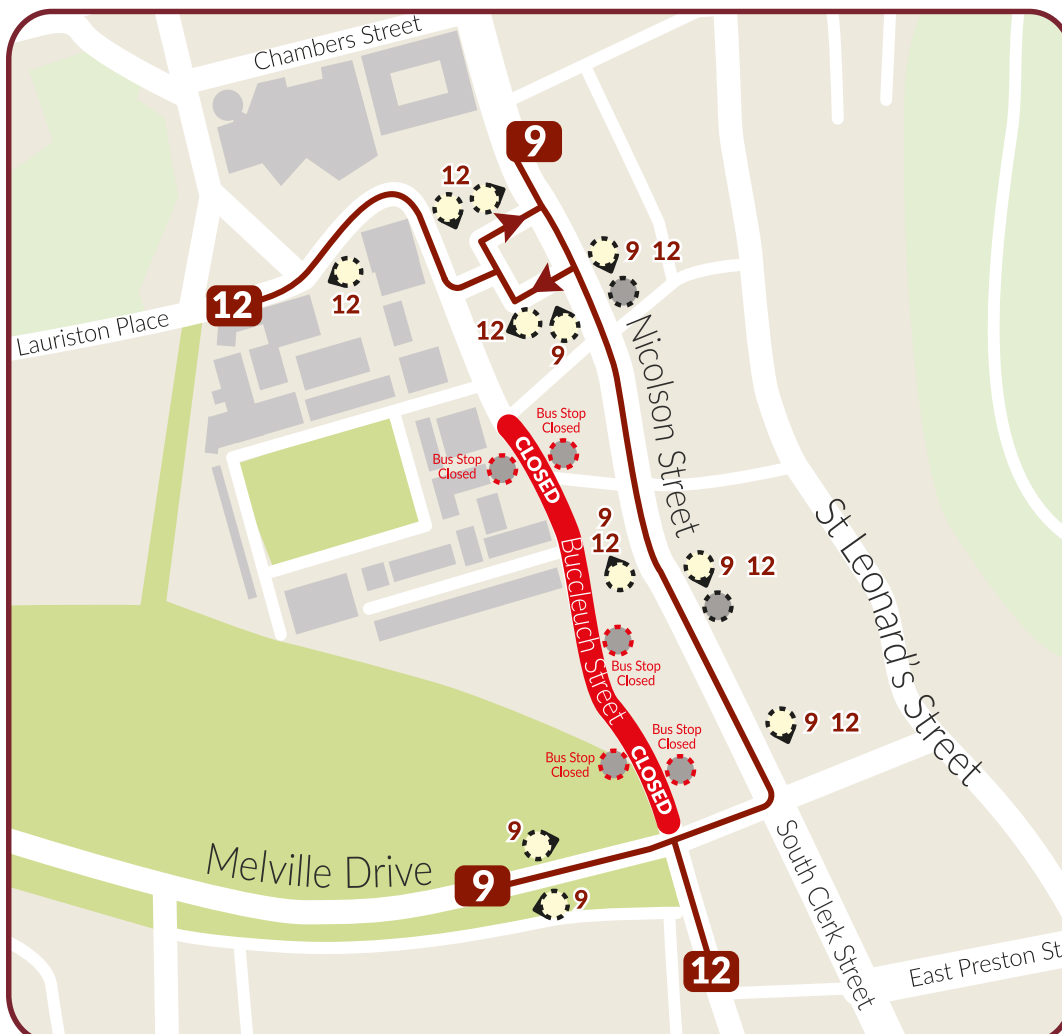

Diversion Notice

Lothian

Operations
William Hamilton
Interim Operations Director
Lothian Buses
55 Annandale Street
Edinburgh
EH7 4AZ

If you are unsure of any aspect of this diversion, stop immediately and contact control

Location of Road Closure:	Buccleuch Street
Effect of Road Closure:	Diversion
Start Time:	0930 hrs on Wednesday 14th June 2023
Expected End Time:	1530 hrs on Wednesday 14th June 2023
Services Affected:	9 12

Due to resurfacing works, part of **Buccleuch Street** will be closed between approximately **0930 and 1530 hrs on Wednesday 14th June**.

Diversion:

Service 9 – between **Surgeons' Hall** and **Melville Drive**, buses will divert via **Nicolson Street** and **Hope Park Terrace** in both directions.

Service 12 – between **Potterrow** and **Causewayside**, buses will divert via **Nicolson Square**, **Nicolson Street** and **Hope Park Terrace** in both directions.

Use "Route Diverted" screens for the duration of this diversion.