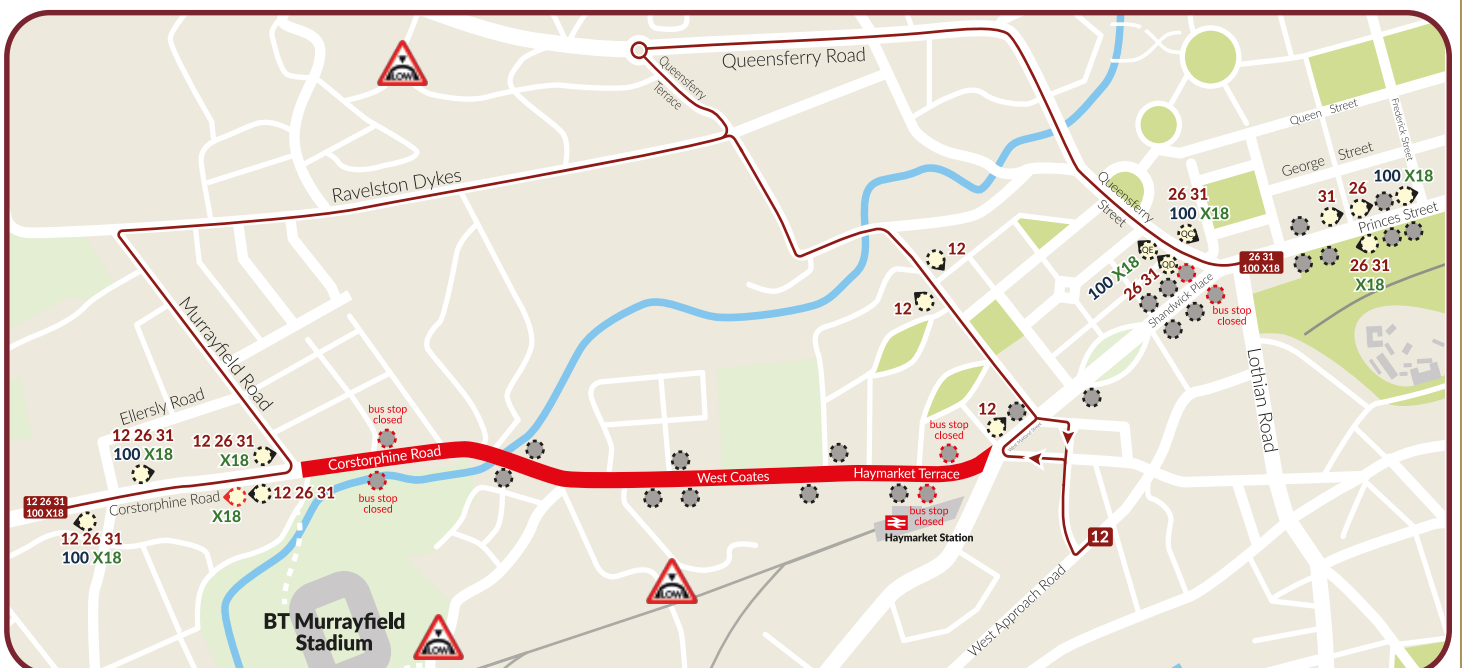

Lothian

Operations

William Hamilton
Interim Operations Director
Lothian Buses
55 Annandale Street
Edinburgh
EH7 4AZ

If you are unsure of any aspect of this diversion, stop immediately and contact control

Location of Road Closure:	Haymarket Terrace / Corstorphine Road
Effect of Road Closure:	Diversions
Start Time:	1330 hrs on Saturday 18th March 2023
Expected End Time:	1600 hrs on Saturday 18th March 2023
Services Affected:	12 26 31

To allow an event to take place, **Haymarket Terrace, West Coates** and part of **Corstorphine Road** will be closed from **1330 hrs** until **1600 hrs** on **Saturday 18th March**.

Diversions: ***Please ensure you observe the additional stops on Queensferry Street***

Service 12 (Westbound) - between **Morrison Link** and **Corstorphine Road**, buses will be diverted via **Morrison Street, West Maitland Street, Palmerston Place, Douglas Gardens, Belford Terrace, Belford Road, Ravelston Dykes** and **Murrayfield Road** when heading westbound.

Service 12 (Eastbound) - between **Corstorphine Road** and **Morrison Link**, buses will be diverted via **Murrayfield Road, Ravelston Dykes, Belford Road, Belford Terrace, Douglas Gardens, Palmerston Place** and **Torphichen Place** when heading eastbound.

Services 26 31 - between **Princes Street** and **Corstorphine Road**, buses will be diverted via **Queensferry Street, Queensferry Road, Queensferry Terrace, Ravelston Dykes** and **Murrayfield Road** in both directions.

Use "Route Diverted" screens for the duration of this diversion.

Any driver reliefs affected by this diversion should instead take place on Queensferry Street