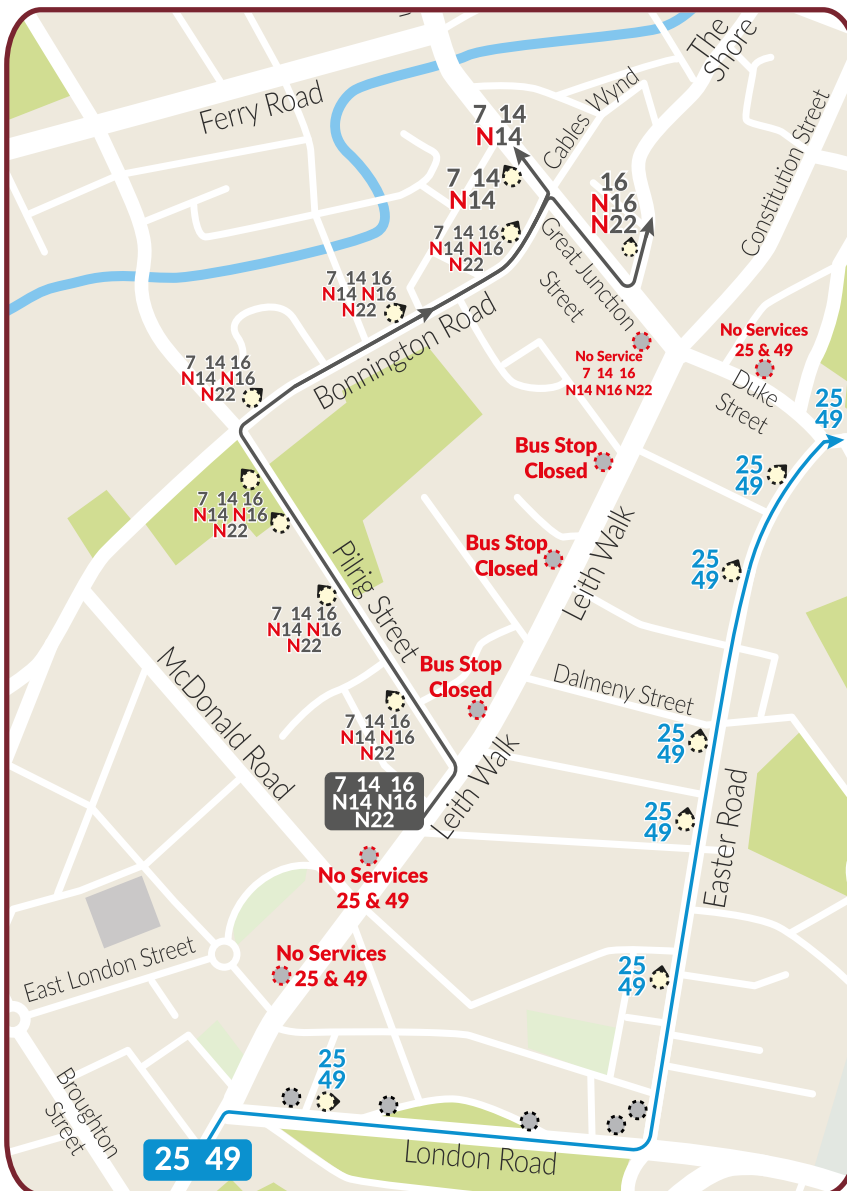

Location of Road Closure:	Leith Walk (Pilrig St to Foot of the Walk)
Effect of Road Closure:	Northbound Only - One-Way Diversion
Start Time:	2000 hrs on Monday 13th March 2023
Expected End Time:	0400 hrs on Tuesday 14th March 2023
Services Affected:	7 14 16 25 49 N14 N16 N22

To allow tramway works to take place, **Leith Walk (between Pilrig Street and the Foot of the Walk)** will be closed **northbound only** from approximately **2000 hrs on Monday 13th March** until approximately **0400 hrs on Tuesday 14th March**.

Diversions:

Services 7 14 N14 Northbound – between **Leith Walk** and **Great Junction Street**, buses will be diverted via **Pilrig Street** and **Bonnington Road** heading **northbound only**.

Services 16 N16 N22 Northbound – between **Leith Walk** and **Henderson Street**, buses will be diverted via **Pilrig Street**, **Bonnington Road** and **Great Junction Street** heading **northbound only**.

Services 25 49 Northbound – between **Antigua Street** and **Vanburgh Place**, buses will be diverted via **London Road** and **Easter Road** heading **northbound only**.

 Use "Route Diverted" screens for the duration of this diversion.