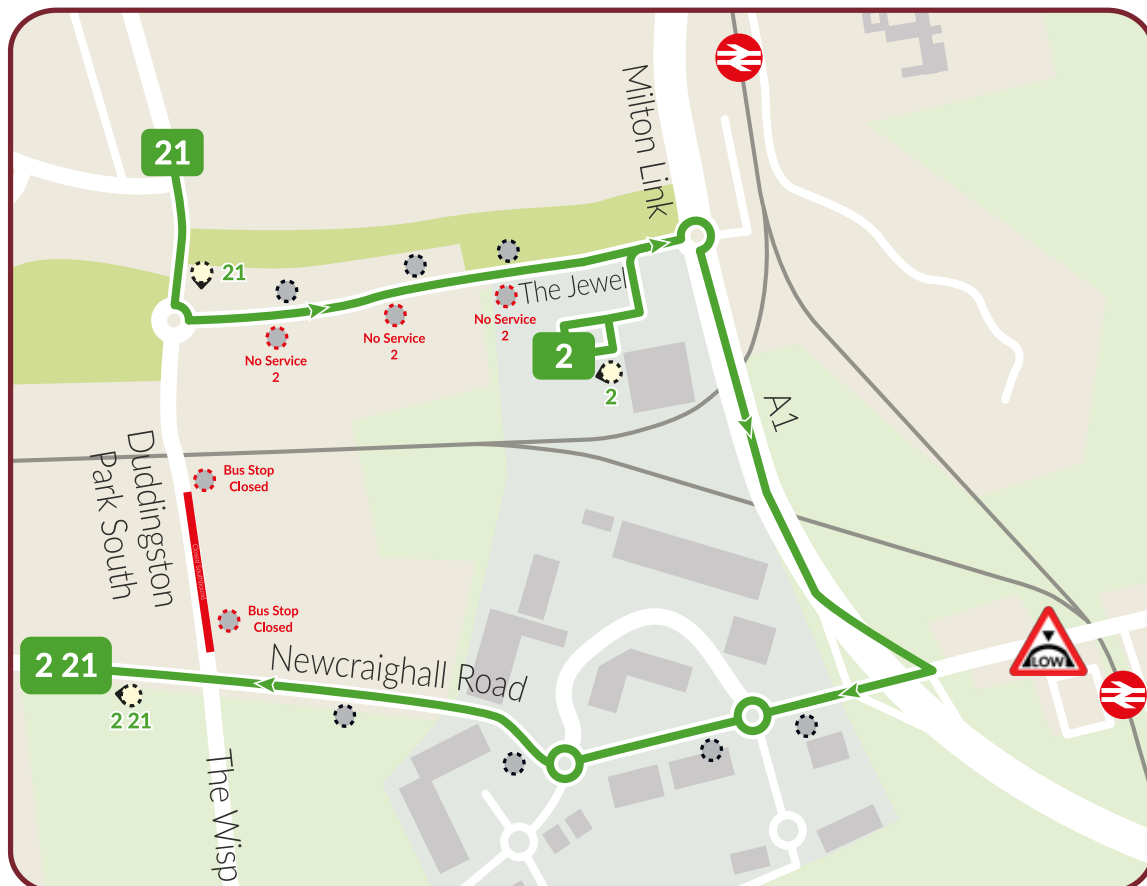

Diversion Notice

Lothian

Operations
William Hamilton
Interim Operations Director
Lothian Buses
55 Annandale Street
Edinburgh
EH7 4AZ

If you are unsure of any aspect of this diversion, stop immediately and contact control

Location of Road Closure:	Duddingston Park South
Effect of Road Closure:	Diversion (Southbound Only)
Start Time:	With Immediate Effect
Duration:	Until Further Notice
Services Affected:	2 21

Due to emergency roadworks, **Duddingston Park South** is closed **Southbound with immediate effect**.

Diversion:

Service 2 (Southbound) – between **ASDA The Jewel** and **Jack Kane Centre**, buses will be diverted via **The Jewel, A1 Southbound** and **Newcraighall Road** heading **southbound only**.

Service 21 (Southbound) – between **Duddingston Park South (The Jewel)** and **Jack Kane Centre**, buses will be diverted via **The Jewel, A1 Southbound** and **Newcraighall Road** heading **southbound only**.

 Use "Route Diverted" screens for the duration of this diversion.