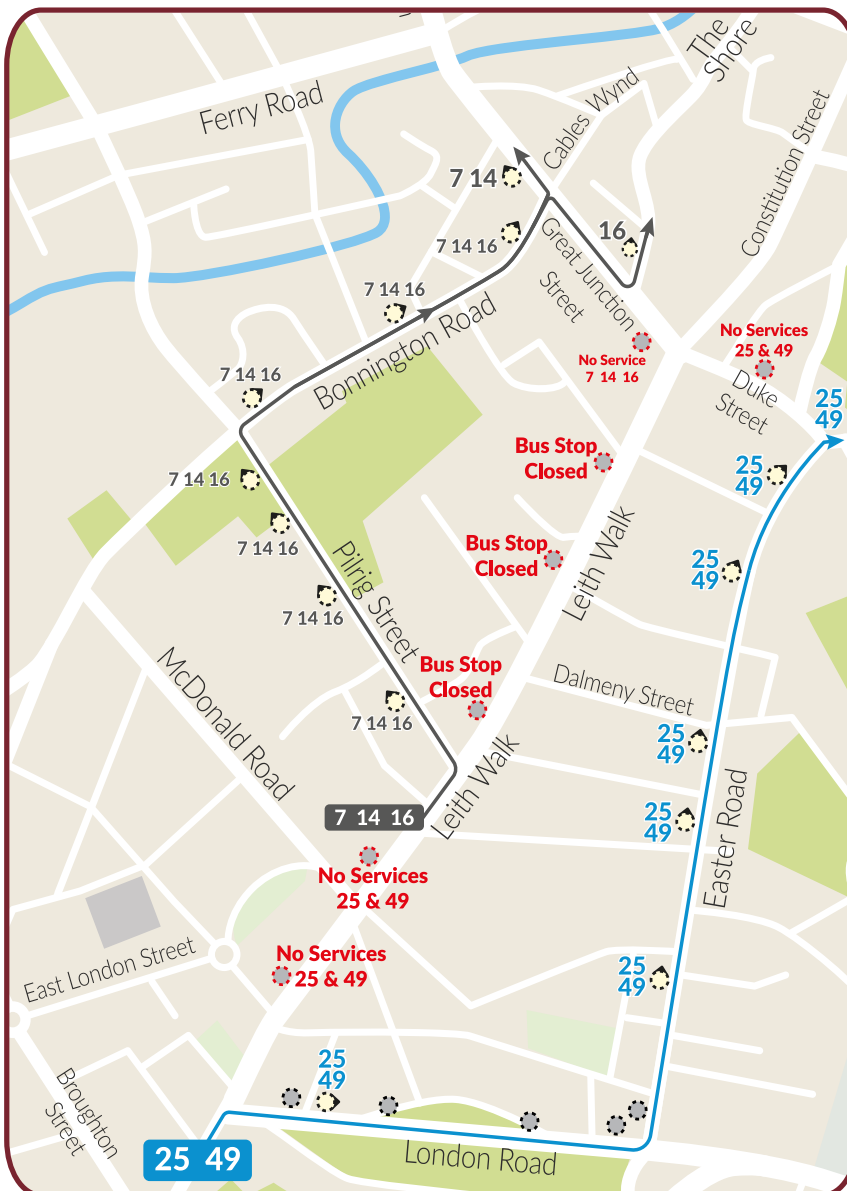

Location of Road Closure:	Leith Walk (Pilrig St to Foot of the Walk)
Effect of Road Closure:	Northbound Only - One-Way Diversion
Start Time:	1900 hrs on Wednesday 22nd February 2023
Duration:	0000 hrs on Thursday 23rd February 2023
Service Affected:	7 14 16 25 49

To allow line painting to take place, **Leith Walk (Pilrig Street to Foot of the Walk)** will be closed **northbound only** from **1900 hrs on Wednesday 22nd February** until **0000 hrs on Thursday 23rd February**.

Diversions:

Services 7 14 Northbound – between **Leith Walk** and **Great Junction Street**, buses will be diverted via **Pilrig Street** and **Bonnington Road** heading **northbound only**.

Service 16 Northbound – between **Leith Walk** and **Henderson Street**, buses will be diverted via **Pilrig Street**, **Bonnington Road** and **Great Junction Street** heading **northbound only**.

Services 25 49 Northbound – between **Antigua Street** and **Vanburgh Place**, buses will be diverted via **London Road** and **Easter Road** heading **northbound only**.

Use "Route Diverted" screens for the duration of this diversion.