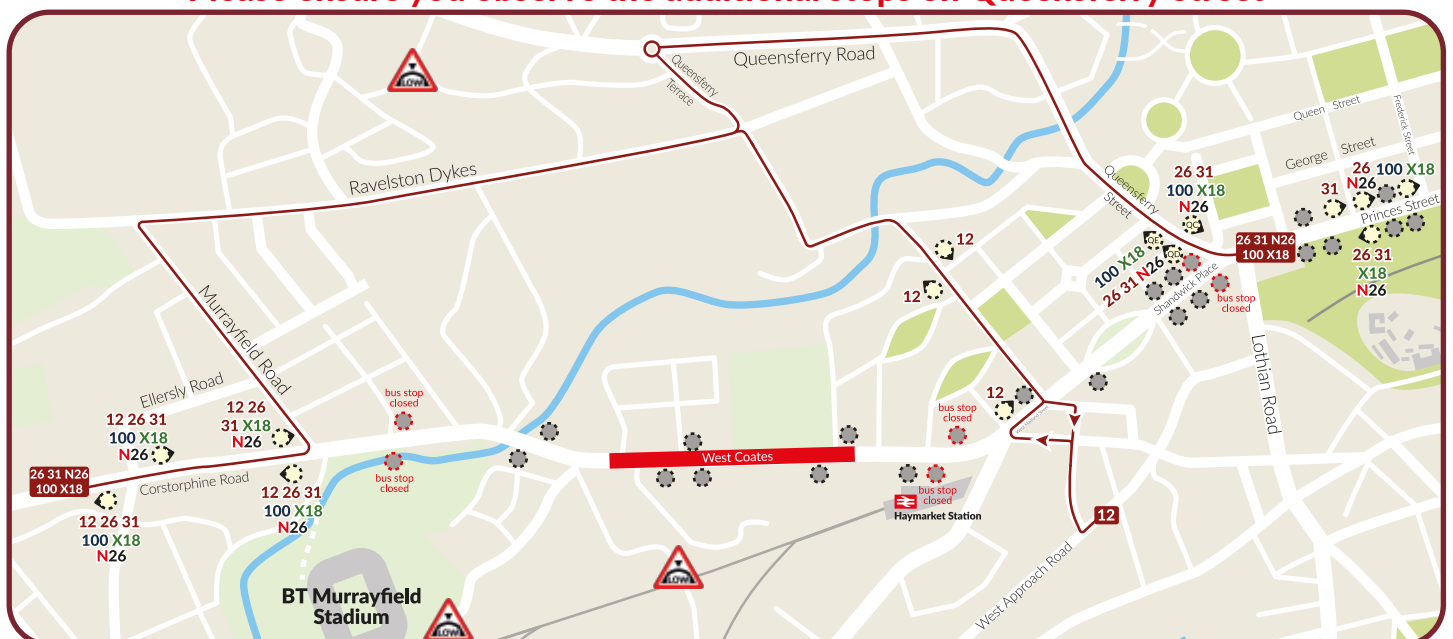

Diversion Notice

Lothian

Operations
William Hamilton
Interim Operations Director
Lothian Buses
55 Annandale Street
Edinburgh
EH7 4AZ

If you are unsure of any aspect of this diversion, stop immediately and contact control

Location of Road Closure:	West Coates
Effect of Road Closure:	Diversions
Start Time:	1900 hrs on Monday 6th February 2023
Times Affected:	1900 hrs to 0300 hrs each night
Duration:	4 Nights
Services Affected:	12 26 31 N26

To allow resurfacing works to take place, **West Coates** will be closed from **1900 hrs** until **0300 hrs** each night for **4 nights** from **Monday 6th February**.

Diversions:

Service 12 (Westbound) – between **Morrison Link** and **Corstorphine Road**, buses will be diverted via **Morrison Street, West Maitland Street, Palmerston Place, Douglas Gardens, Belford Terrace, Belford Road, Ravelston Dykes** and **Murrayfield Road** when heading westbound.

Service 12 (Eastbound) – between **Corstorphine Road** and **Morrison Link**, buses will be diverted via **Murrayfield Road, Ravelston Dykes, Belford Road, Belford Terrace, Douglas Gardens, Palmerston Place** and **Torphichen Place** when heading eastbound.

Services 26 31 N26 – between **Princes Street** and **Corstorphine Road**, buses will be diverted via **Queensferry Street, Queensferry Road, Queensferry Terrace, Ravelston Dykes** and **Murrayfield Road** in both directions.

Please ensure you observe the additional stops on Queensferry Street

Use "Route Diverted" screens for the duration of this diversion.

Any driver reliefs affected by this diversion should instead take place on Queensferry Street