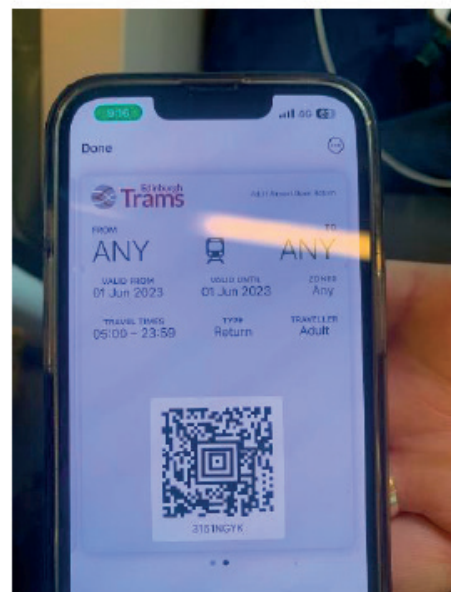

4022H5B9

VALID FROM	VALID UNTIL	ZONES
23 Jan 2024	25 Jan 2024	CITY

Adult 3-Day City Zone Ticket

TYPE	ADULT
3 Day	

TRAVEL TIMES	RESTRICTIONS
05:00 – 23:59	City Stops

Ticket Details:
 This ticket has been issued subject to our website's Terms & Conditions as well as the Edinburgh Trams Conditions of Travel.
 Ticket Number: 4022H5B9
 Price Paid: £10.00
 Purchased on 23 January 2024 at 09:33
 Purchased using Edinburgh Ticket Online
 Specific terms relating to this ticket:

Distribution

- Combined train/tram tickets

Edinburgh City Pass

Edinburgh City Pass - 2 Day :: Adult

Valid: 1st Jan 2024 - 31st Dec 2024

EDN-A4-D095A3-26

 Airport Return Tram Valid from 4 December 2024

Ember