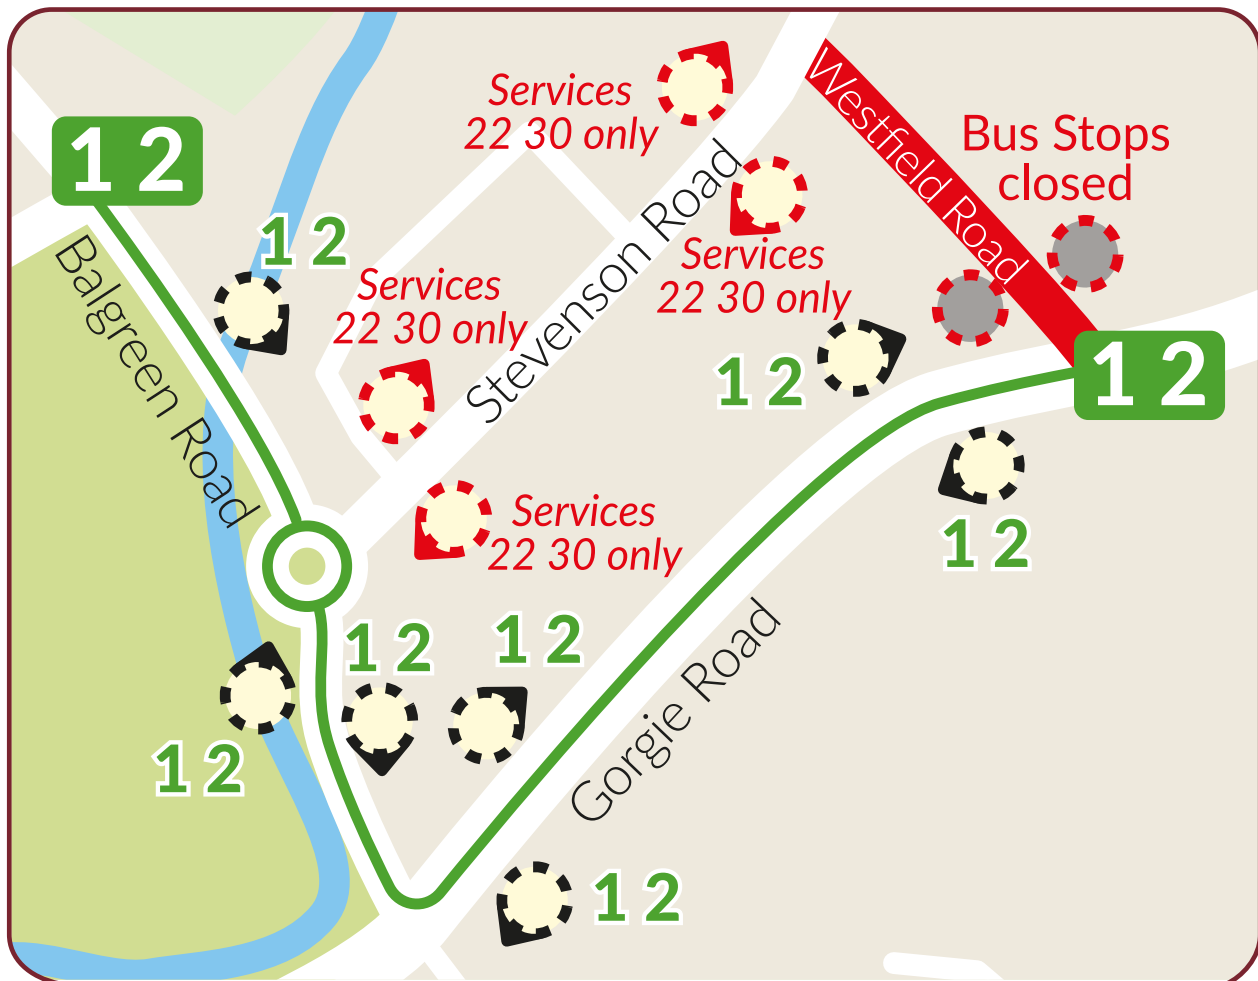

# Lothian

**Operations**  
William Hamilton  
Interim Operations Director  
Lothian Buses  
55 Annandale Street  
Edinburgh  
EH7 4AZ

**If you are unsure of any aspect of this diversion, stop immediately and contact control**

Location of Road Closure:	<b>Westfield Road</b>
Effect of Road Closure:	Diversion
From:	<b>With Immediate Effect - Wed. 18th January</b>
Duration:	<b>Approximately 2 weeks</b>
Services Affected:	<b>1 2</b>

Due to roadworks, **Westfield Road** will be closed **With Immediate Effect (Wednesday 18th January)**. This will be in place **for approximately 2 weeks**.

## Diversion:

**Services 1 2** - between **Balgreen Road** and **Gorgie Road** will be diverted via **Balgreen Road** and **Gorgie Road** in both directions.

 Use "Route Diverted" screens for the duration of this diversion.